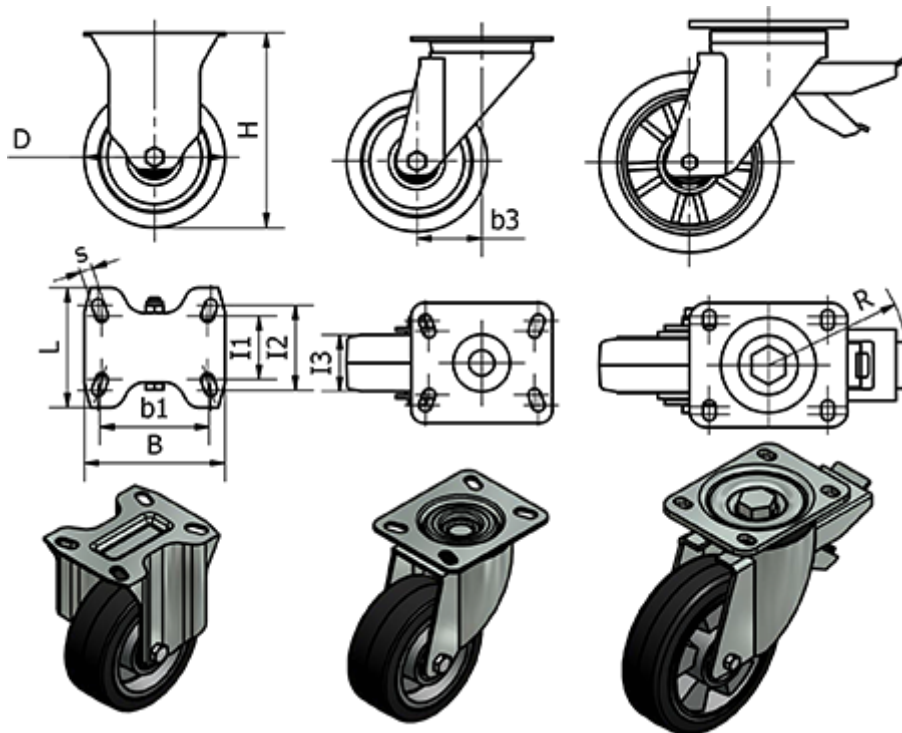

Data Sheet

Article number: 2314452777

Description: E+G Cast iron wheel 452777
RE.G2-160-SSL-H - Drejelig konsol u/bremse

Measures

	= -	I1	= 73	Weight (g) = 357
B	= 140	I2	= 87	
b1	= 105	I3	= 50	
b3	= 70	L	= 110	
Code	= 452777	R	= 126	
D	= 160	Rolling resistance (N)	= 3000	
Dynamic carrying capacity (N)	= 3000	s	= 11	
H	= 205	Type	= RE.G2-160-SSL-H	